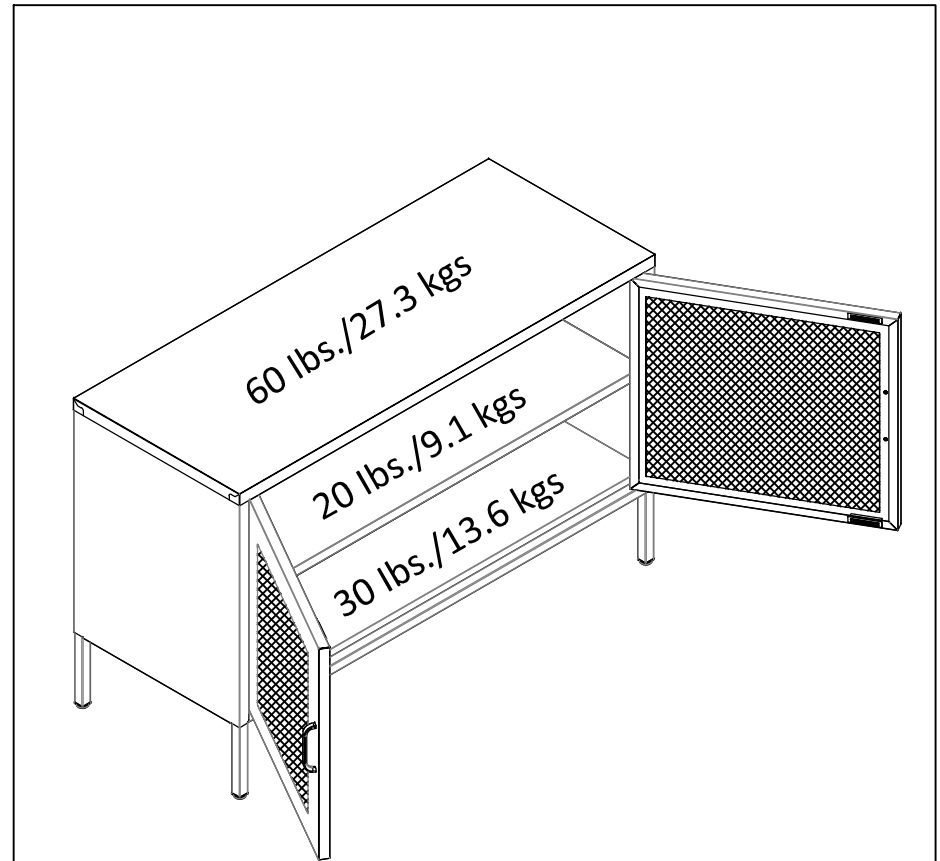

# 2 Door Storage Cabinet - Mesh

3040XXXCOM

Wood Breakdown:  
Total Storage: 5.07 cubic feet

Overall Product Size:  
39.37"W x 15.75"D x 25.20"H  
100cm W x 40cm D x 64cm H

Maximum Weight Capacities  
Unit Weight: 38.5 lbs (17.50kg)