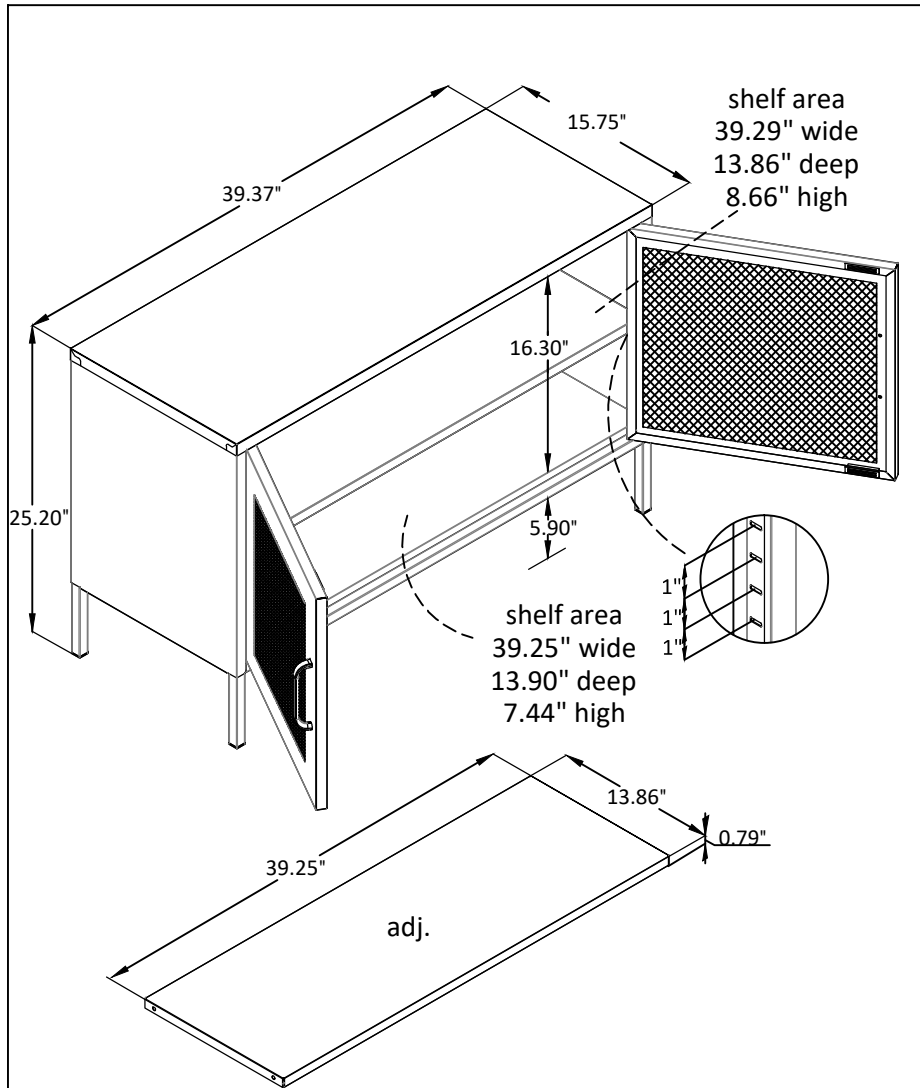

# 2 Door Storage Cabinet - Mesh

3040XXXCOM

Wood Breakdown:  
Total Storage: 5.07 cubic feet

Overall Product Size:  
39.37"W x 15.75"D x 25.20"H  
100cm W x 40cm D x 64cm H

Maximum Weight Capacities  
Unit Weight: 38.5 lbs (17.50kg)